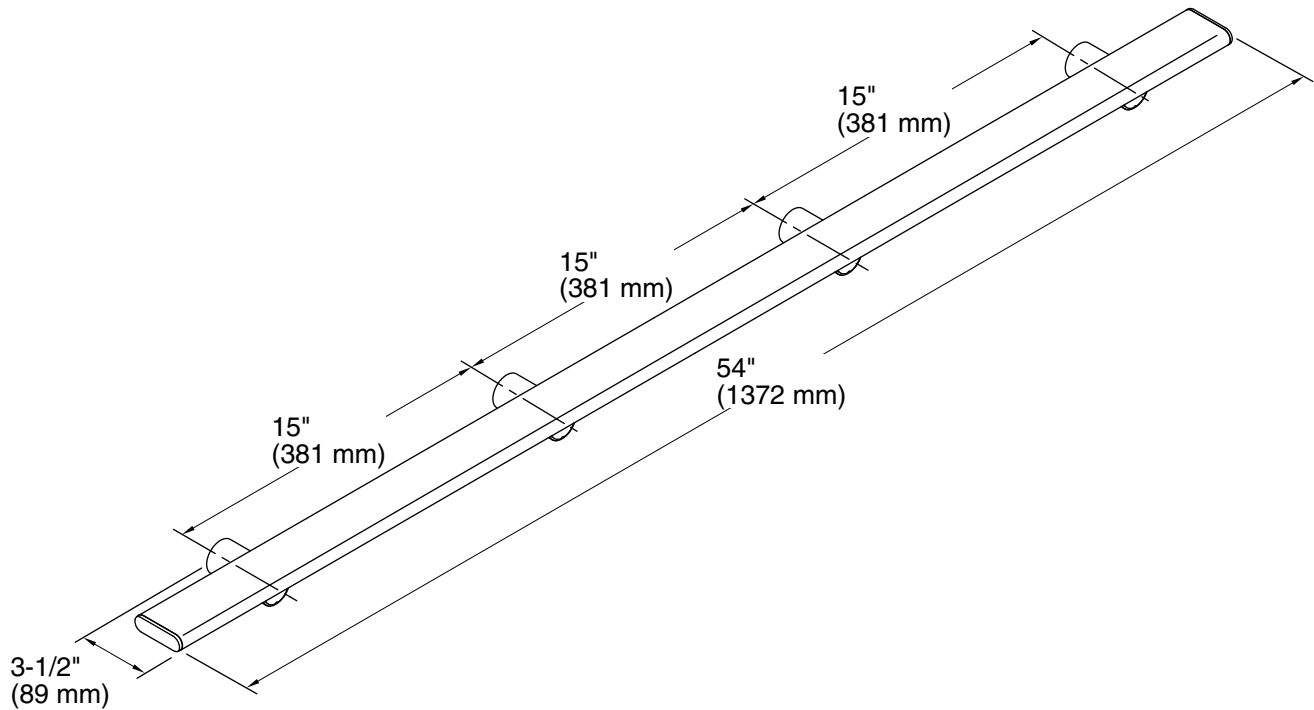

Technical Information

All product dimensions are nominal.

Installation Type: Wall-mount

Material: Aluminum

Notes

Install this product according to the installation guide.

Requires 2x4 backing to be installed.